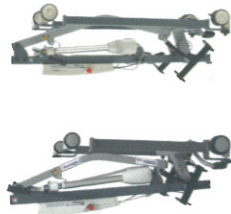

Large and manual legs adjustment.

Lifty 5 |  250 Kg / 39st

Strong and lightweight

Padded 4 point spreader bar.

Lifty 6 |  330 Kg / 52st

The largest lifting capacity

Linak actuators.

Electrically operated leg adjustment.

100mm twin castors for better handling.

Compact folded position and dismantling with no tools.

Compact when folded to be stored, and transported easily on rear castors
Homelift 2 folded : 50 x 40 x 112 cm
Lifty 4 folded : 132 x 61 x 44 cm